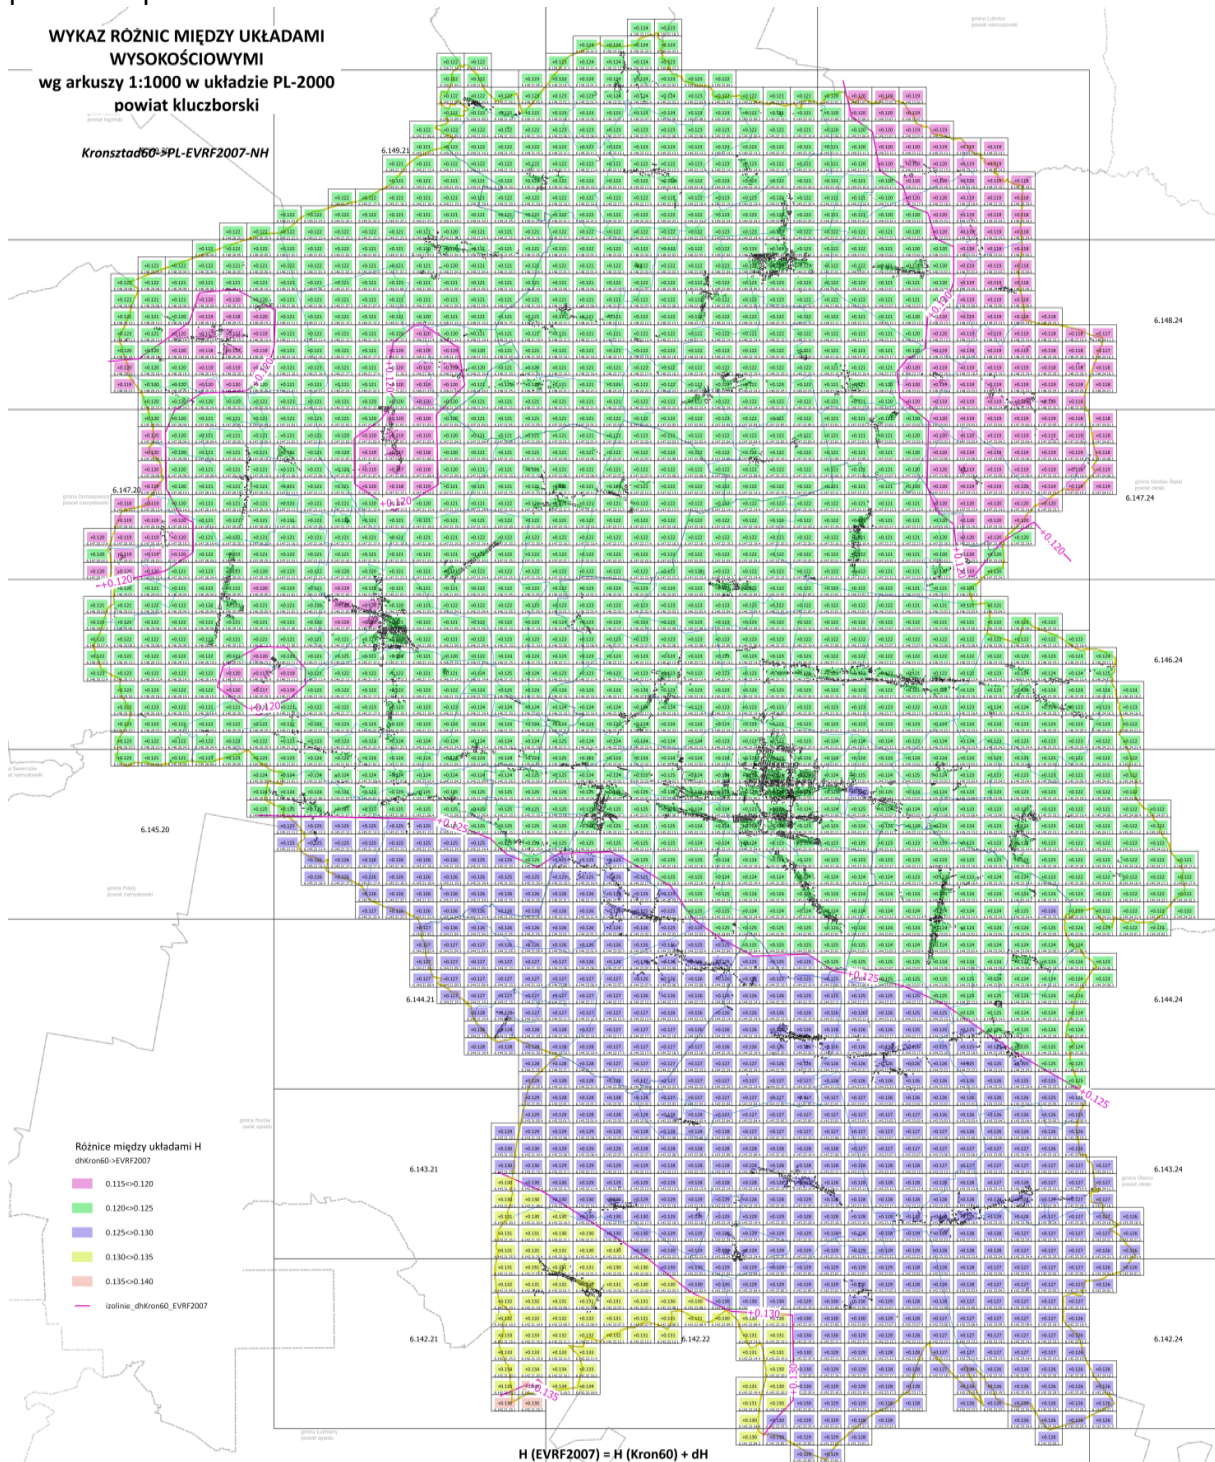

Na terenie powiatu i w terenie bezpośrednio do niego przyległym poprawki określono dla 2295 arkuszy map w skali 1:1000 w kroju PL-2000, oraz 2306 arkuszy w kroju 1965. Dla każdego arkusza wyznaczono różnicę wysokości każdego narożnika oraz dla jego środka. Jako ostateczną przyjęto średnią z w/w różnic. Ich wykaz zestawiono w dołączonym zeszycie i pliku oraz pokazano na szkicu.

Różnice wysokości między układami odniesienia wg arkuszy map 1:1000 dh Kronstadt60 i PL-EVRF2007-NH aby otrzymać wysokość w układzie PL-EVRF2007-NH należy :

$$H_{PL-EVRF2007-NH} = H_{Kronstadt60} + dh_{K60-A07}$$

Różnice te dla powiatu wahały się w granicach od +0.117 do +0.136